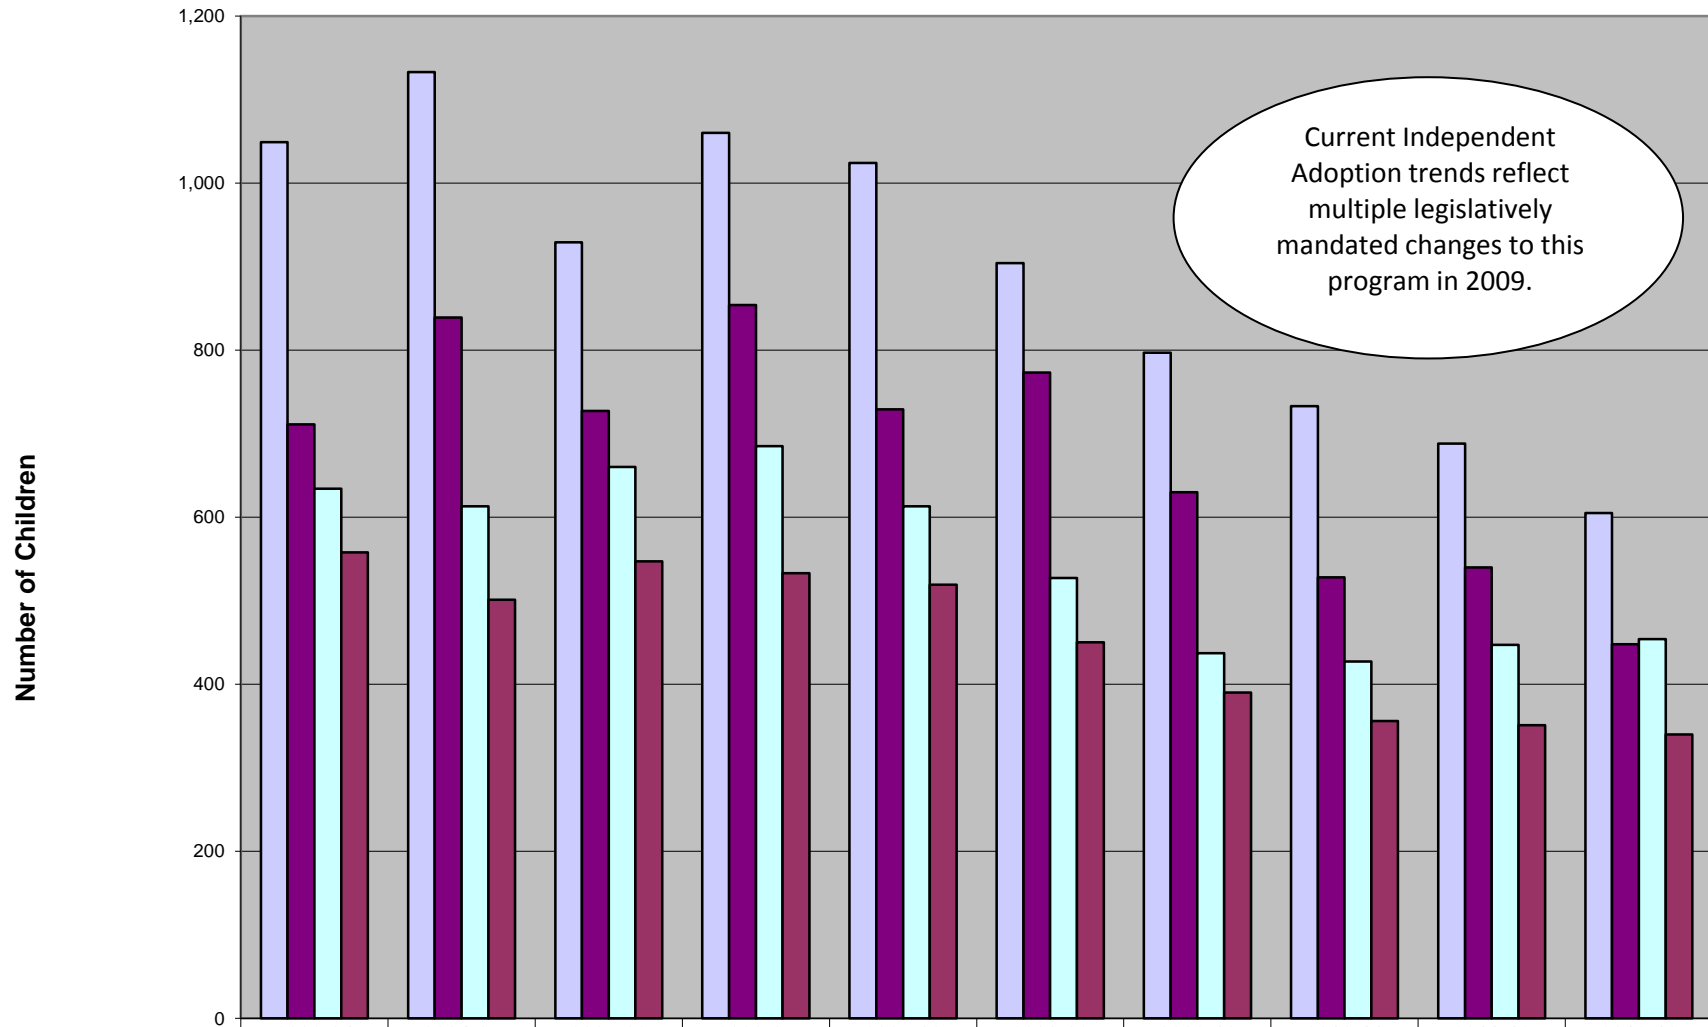

Independent Adoptions 10-Year Trends New Petitions and Approvals Recommended District Offices and Licensed Counties

	2003-04	2004-05	2005-06	2006-07	2007-08	2008-09	2009-10	2010-11	2011-12	2012-13
■ New Petitions - District Offices	1,049	1,133	929	1,060	1,024	904	797	733	688	605
■ Approvals - District Offices	711	839	727	854	729	773	630	528	540	448
■ New Petitions - Licensed Counties	634	613	660	685	613	527	437	427	447	454
■ Approvals - Licensed Counties	558	501	547	533	519	450	390	356	351	340