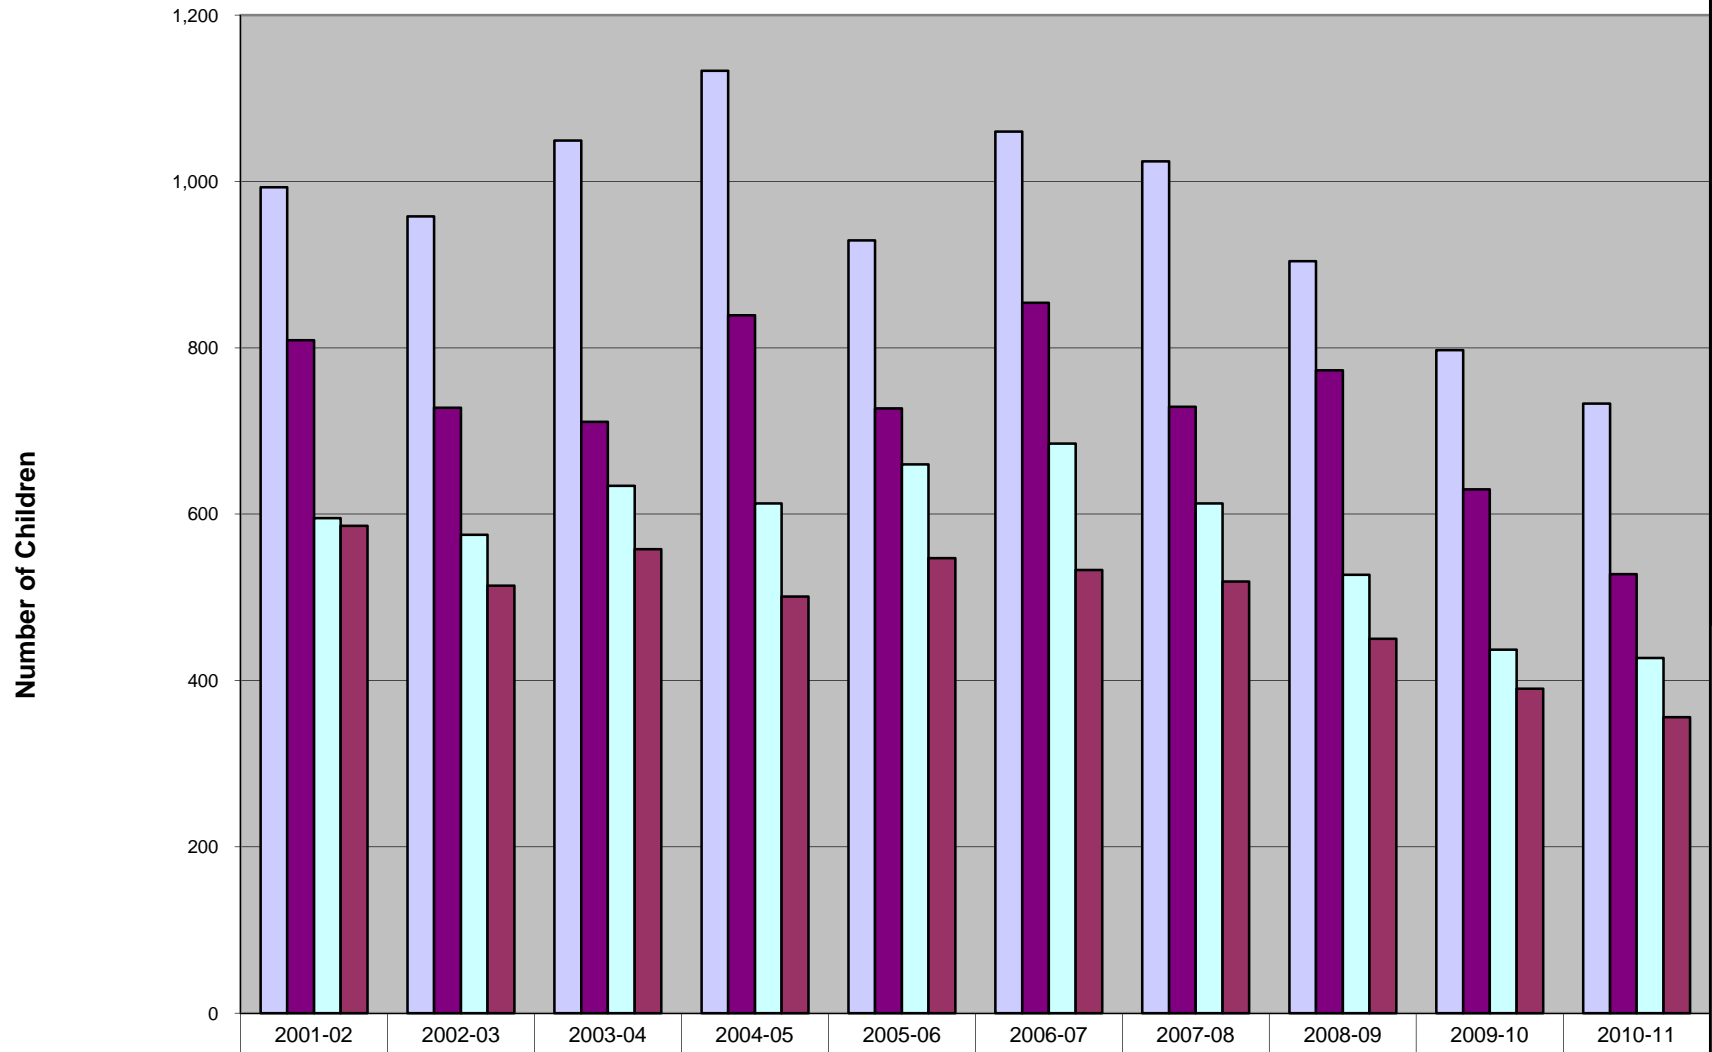

Independent Adoptions 10-Year Trends New Petitions and Approvals Recommended District Offices and Licensed Counties

■ New Petitions - District Offices	993	958	1,049	1,133	929	1,060	1,024	904	797	733
■ Approvals - District Offices	809	728	711	839	727	854	729	773	630	528
■ New Petitions - Licensed Counties	595	575	634	613	660	685	613	527	437	427
■ Approvals - Licensed Counties	586	514	558	501	547	533	519	450	390	356